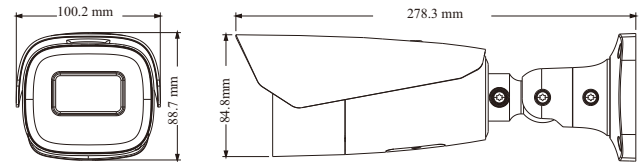

General function	Watermark, video mask, heartbeat, corridor pattern
Security	Video encryption, firmware encryption, HTTPs encryption, configuration encryption, illegal login lock, IP address filtering, 802.1x authentication, basic and digest authentication for HTTP/HTTPS
IR Distance	50~70m
Protection Grade	IP 67
PoE	Yes (IEEE802.3af)
Others	
Power Supply	DC12V/PoE
Power Consumption	< 10.5W
Storage Conditions	- 30 °C ~ 65 °C (-22°F~149°F), Humidity: less than 95 % (non-condensing)
Operating Conditions	- 30 °C ~ 60 °C (-22°F~140°F), Humidity: less than 95 % (non-condensing)
Dimensions (mm)	278.3 × 100.2 × 88.7
Weight (net)	Approx. 1.1KG
Installation	Ceiling mounting; Wall mounting
Certificate	CE, FCC
Environmental Protection	Complies with Directive EU RoHS, WEEE(2012/19/EU) , directive 94/62/EC and REACH(EC1907/2006)

DIMENSIONS