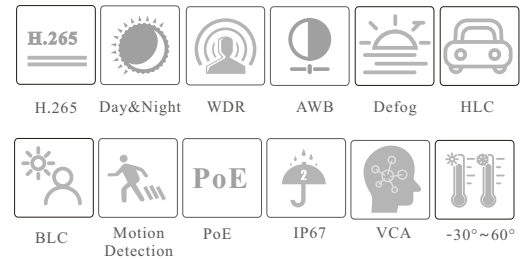

en.tvt.net.cn

For more information, please visit our website

Shenzhen TVT DIGITAL TECHNOLOGY CO., LTD.

Address: 23rd Floor, Block B4, Building NO.9, Shenzhen Bay
Eco-Technology Park, Nanshan District, Shenzhen, Guangdong
Province, P.R.China

Tel: +86-755-36995888

Web site: <http://en.tvt.net.cn>

Fax: +86-755-33104777

E-mail: overseas@tvt.net.cn