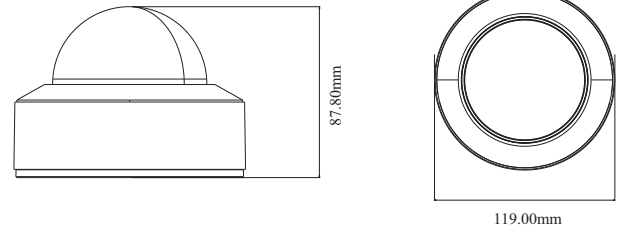

Protection Grade	IP 67 & IK 10
PoE	Yes (IEEE802.3af)
Others	
Power Supply	DC12V/PoE
Power Consumption	< 7W
Storage Conditions	- 30 °C ~ 65°C (-22°F~149°F), Humidity: less than 95 % (non-condensing)
Operating Conditions	- 30 °C ~ 60 °C (-22°F~140°F), Humidity: less than 95 % (non-condensing)
Dimensions (mm)	Ø 119 × 87.8
Weight (net)	Approx. 0.64KG
Installation	Ceiling mounting; Wall mounting
Certificate	CE, FCC
Environmental Protection	Complies with Directive EU RoHS, WEEE(2012/19/EU), directive 94/62/EC and REACH(EC1907/2006)

DIMENSIONS