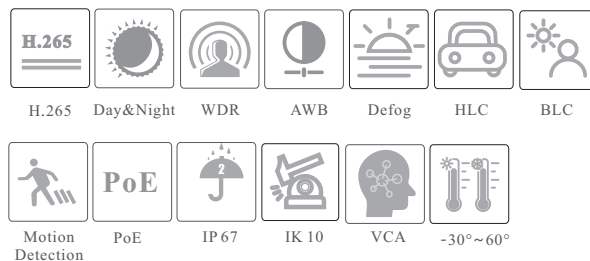

- H.265+/H.265/H.264+/H.264/MJPEG coding
- Max. resolution: 8MP (3840 × 2160)
- ICR auto switch, true day / night vision
- 3D DNR, true WDR, HLC, BLC, smart IR and ROI coding
- 20~30m IR night view distance
- 1CH audio input; 1CH built-in MIC
- Built-in micro SD card slot, up to 256GB
- DC12V/PoE power supply
- Support three streams
- IP 67
- Support mobile surveillance by smart phones with iOS and Android OS
- Intelligent analytics